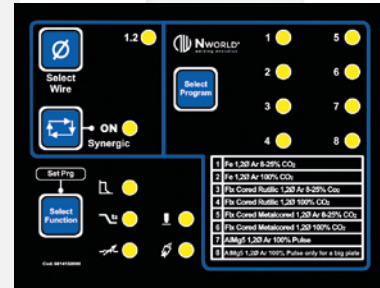

cod. FLM000001

Flussimetro
Flowmeter

cod. KVA000005

Kit digitale V+A EVOLUTION
Digital kit V+A EVOLUTION

SKY YARD

RS & 4D

Programmi SKY YARD RS - SKY YARD RS PROGRAM
con pulsato solo per alluminio - with puls only for aluminium